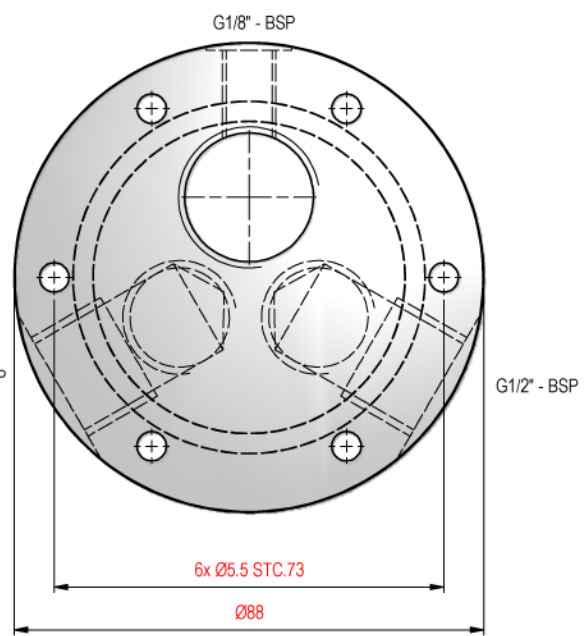

SURFACE ROUGHNESS ACCORDING TO NEN3634
 FORM AND PLACE TOLERANTIES ACCORDING TO NEN3310 AND 3311

MODEL (1 : 1)

1	1	Mounting Plate	G3/4" - BSP	PVC Black	H=50mm
Pos	Qnt	Description	Size	Material	Remarks
		 www.rmfilter.at	Revision Date Description Name		
			DOCUMENT TITLE		
		RMF AIRCO MOUNTING PLATE FOR 93 AND 96 SERIES			
		RMF - AIRCO MOUNTING PLATE KL91SR			
		ARTICLE NUMBER	DRAWING NUMBER	REVISION	
		9331301	A3--8-30605		
		PROJECTION  DIMENSIONAL TOLERANCE ACCORDING TO ISO 2768-M / NEN 2385 SCALE : 1:1			