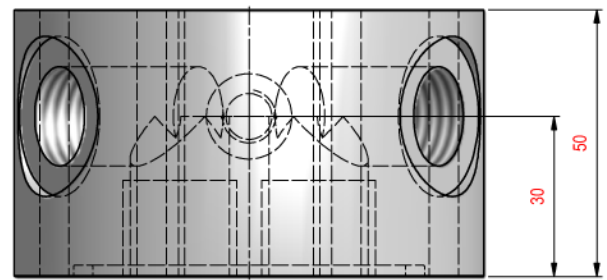

SURFACE ROUGHNESS ACCORDING TO NEN3634
 FORM AND PLACE TOLERANTIES ACCORDING TO NEN3310 AND 3311

MODEL (1 : 1)

1	1	Mounting Plate	G3/4" - BSP	PVC Black	H=50mm
Pos	Qnt	Description	Size	Material	Remarks
		 www.rmfilter.at	Revision Date Description Name		
			DOCUMENT TITLE		
		RMF AIRCO MOUNTING PLATE FOR 93 AND 96 SERIES			
		RMF - AIRCO MOUNTING PLATE KL91SR			
		ARTICLE NUMBER	DRAWING NUMBER	REVISION	
		9331301	A3--8-30605		
		PROJECTION  DIMENSIONAL TOLERANCE ACCORDING TO ISO 2768-M / NEN 2385 SCALE : 1:1			